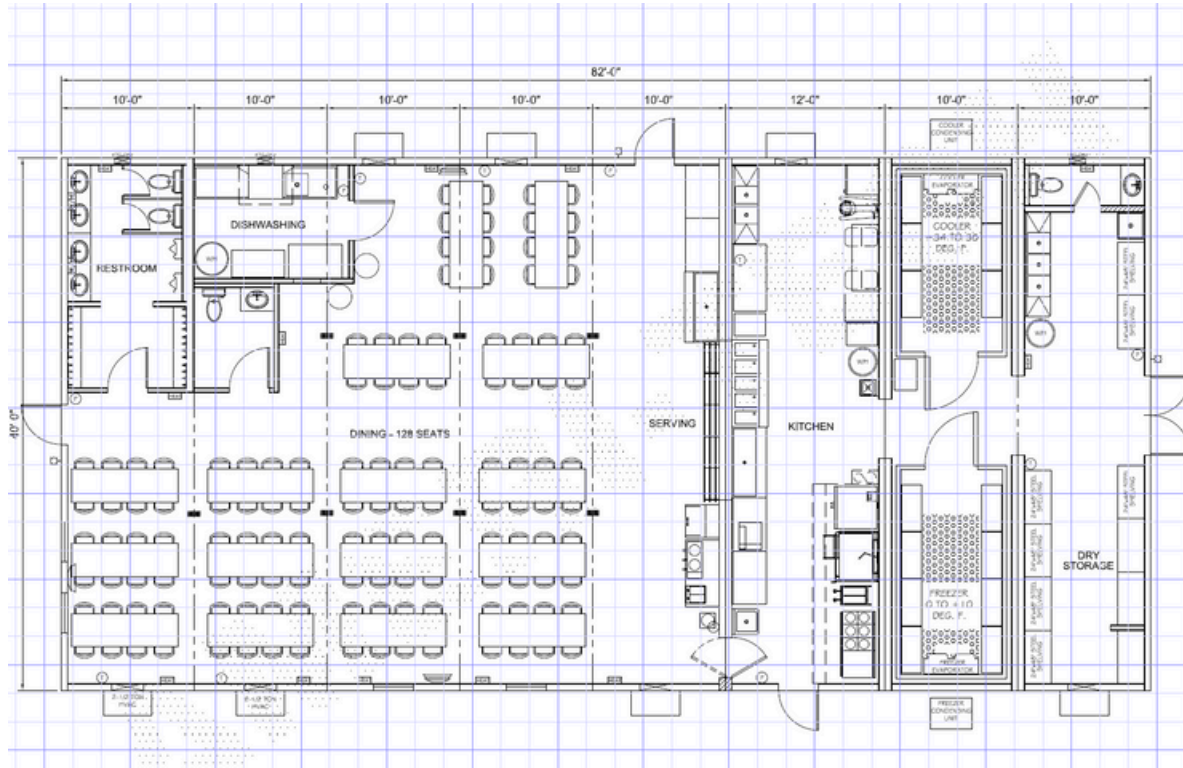

# Assets	Description	Size	Condition*
8	5 bedroom private bath sleeper	11'-8" x 54'	2
28	6 bedroom jack & jill sleeper	11'-8" x 60'	2
2	mudroom/locker room	27'-4" x 60'	2
1	guard house	8' x 10'	2
8	8 plex kitchen/dinning	40' x 82'	3
7	7 plex recreation room w/gym	40' x 80'	3
1	laundry/storage	10' x 48'	2
1	laundry/office	10' x 48'	2
4	Main corridors	various	2
60	TOTAL ASSETS		

TOTAL BEDCOUNT = 208

- 208 bedrooms
- 40 single occupancy
- 168 single occupancy jack & jill

North Dakota Lodge

5 room sleeper 11'-8" x 54'-0"

6 room sleeper 11'-8" x 60'-0"

laundry/storage 10' x 48'

laundry/office 10' x 48'

North Dakota Lodge

8plex kitchen/dinning room 40' x 82'

7 plex recreation room w/gym 40' x 80'

North Dakota Lodge

2 plex mudroom/locker room 27'-4" x 60'

guard house 8' x 10'

North Dakota Lodge