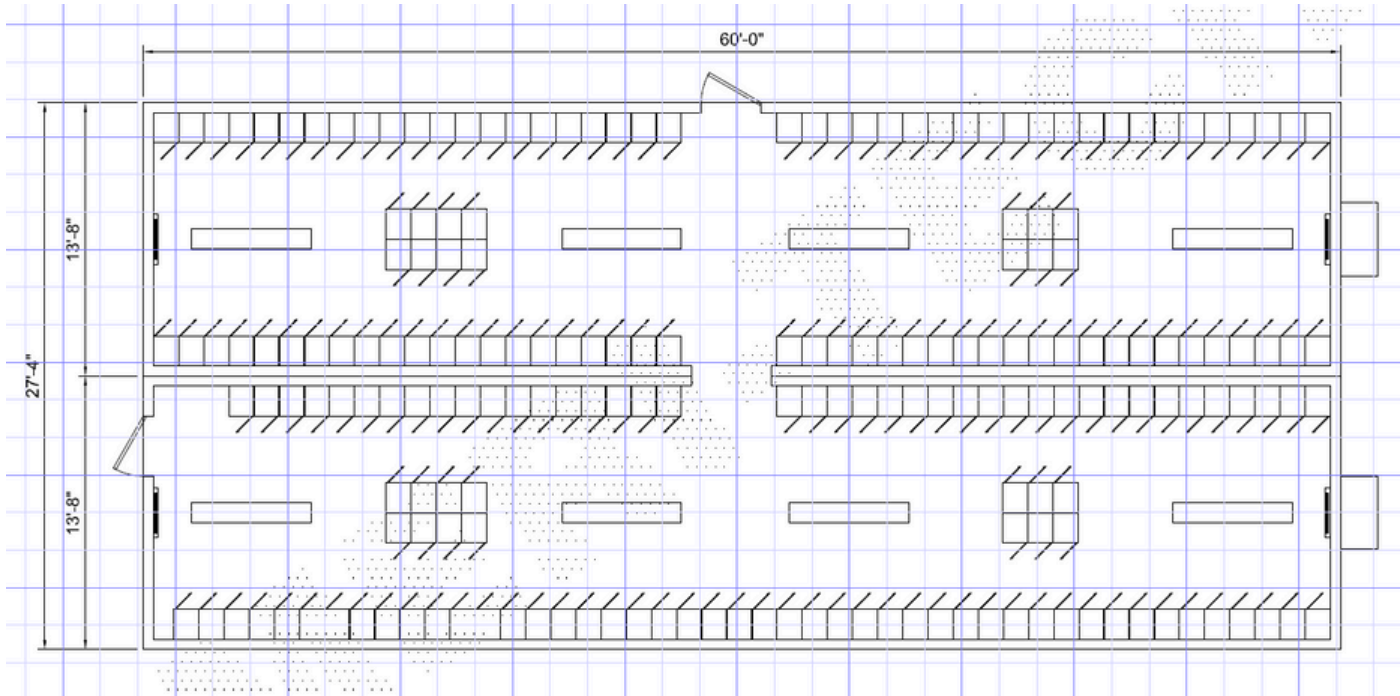

North Dakota Lodge

8plex kitchen/dinning room 40' x 82'

7 plex recreation room w/gym 40' x 80'

North Dakota Lodge

2 plex mudroom/locker room 27'-4" x 60'

guard house 8' x 10'

North Dakota Lodge