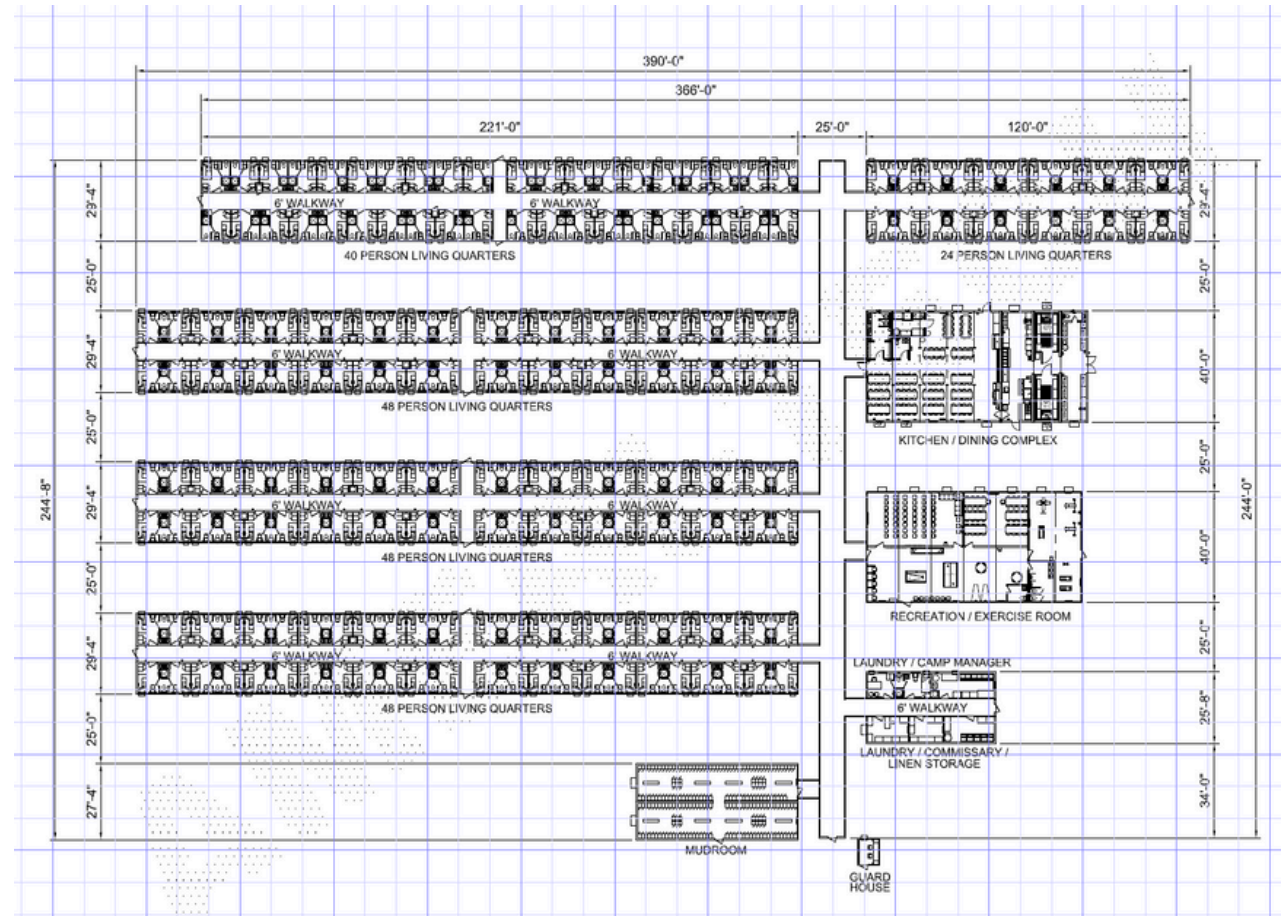

North Dakota Lodge

North Dakota
Acres: 13

North Dakota Lodge

Asset Breakdown:

# Assets	Description	Size	Condition*
8	5 bedroom private bath sleeper	11'-8" x 54'	2
28	6 bedroom jack & jill sleeper	11'-8" x 60'	2
2	mudroom/locker room	27'-4" x 60'	2
1	guard house	8' x 10'	2
8	8 plex kitchen/dinning	40' x 82'	3
7	7 plex recreation room w/gym	40' x 80'	3
1	laundry/storage	10' x 48'	2
1	laundry/office	10' x 48'	2
4	Main corridors	various	2
60	TOTAL ASSETS		

TOTAL BEDCOUNT = 208

- 208 bedrooms
- 40 single occupancy
- 168 single occupancy jack & jill

North Dakota Lodge

5 room sleeper 11'-8" x 54'-0"

6 room sleeper 11'-8" x 60'-0"

laundry/storage 10' x 48'

laundry/office 10' x 48'

North Dakota Lodge

8plex kitchen/dinning room 40' x 82'

7 plex recreation room w/gym 40' x 80'

North Dakota Lodge

2 plex mudroom/locker room 27'-4" x 60'

guard house 8' x 10'

North Dakota Lodge