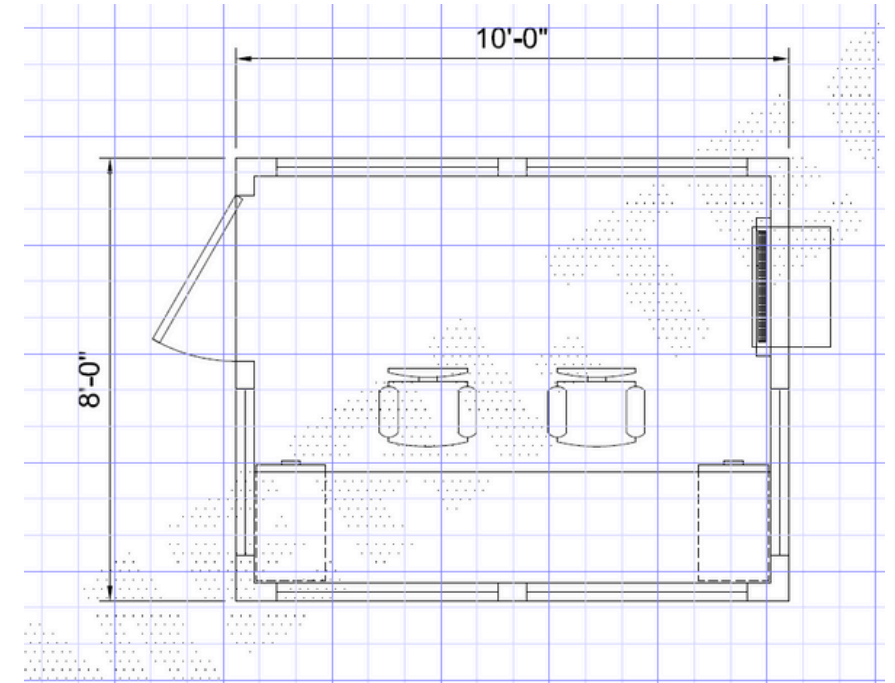

# Assets	Description	Size	Condition*
8	5 bedroom private bath sleeper	11'-8" x 54'	2
28	6 bedroom jack & jill sleeper	11'-8" x 60'	2
2	mudroom/locker room	27'-4" x 60'	2
1	guard house	8' x 10'	2
8	8 plex kitchen/dinning	40' x 82'	3
7	7 plex recreation room w/gym	40' x 80'	3
1	laundry/storage	10' x 48'	2
1	laundry/office	10' x 48'	2
4	Main corridors	various	2
60	TOTAL ASSETS		

TOTAL BEDCOUNT = 208

- 208 bedrooms
- 40 single occupancy
- 168 single occupancy jack & jill

North Dakota Lodge

5 room sleeper 11'-8" x 54'-0"

6 room sleeper 11'-8" x 60'-0"

laundry/storage 10' x 48'

laundry/office 10' x 48'

North Dakota Lodge

8plex kitchen/dinning room 40' x 82'

7 plex recreation room w/gym 40' x 80'

North Dakota Lodge

2 plex mudroom/locker room 27'-4" x 60'

guard house 8' x 10'

North Dakota Lodge