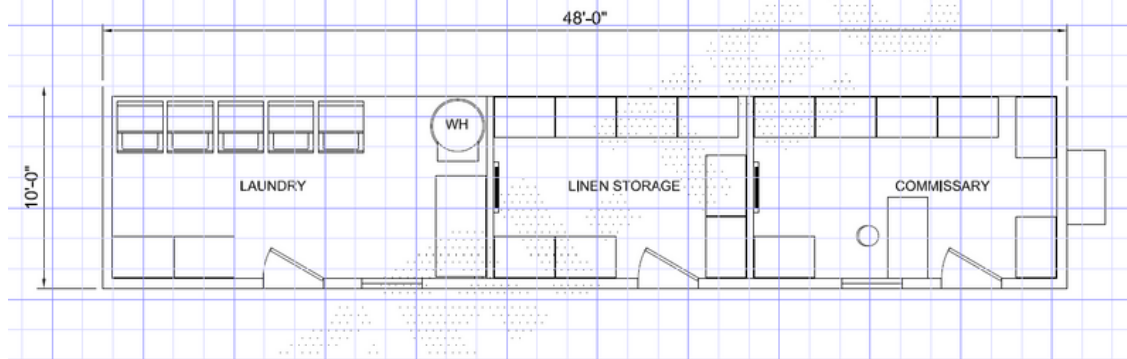

# Assets	Description	Size	Condition*
8	5 bedroom private bath sleeper	11'-8" x 54'	2
28	6 bedroom jack & jill sleeper	11'-8" x 60'	2
2	mudroom/locker room	27'-4" x 60'	2
1	guard house	8' x 10'	2
8	8 plex kitchen/dinning	40' x 82'	3
7	7 plex recreation room w/gym	40' x 80'	3
1	laundry/storage	10' x 48'	2
1	laundry/office	10' x 48'	2
4	Main corridors	various	2
60	TOTAL ASSETS		

TOTAL BEDCOUNT = 208

- 208 bedrooms
- 40 single occupancy
- 168 single occupancy jack & jill

North Dakota Lodge

5 room sleeper 11'-8" x 54'-0"

6 room sleeper 11'-8" x 60'-0"

laundry/storage 10' x 48'

laundry/office 10' x 48'

North Dakota Lodge

8plex kitchen/dinning room 40' x 82'

7 plex recreation room w/gym 40' x 80'

North Dakota Lodge

2 plex mudroom/locker room 27'-4" x 60'

guard house 8' x 10'

North Dakota Lodge