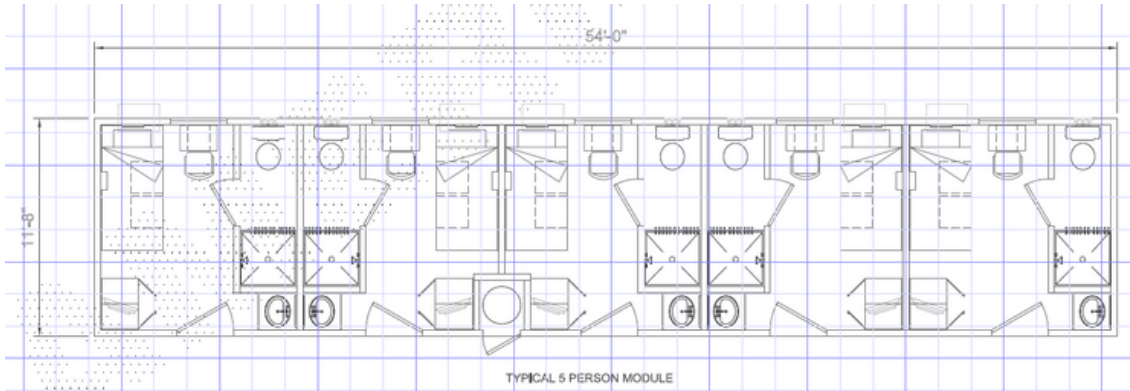

North Dakota Lodge

North Dakota
Acres: 13

North Dakota Lodge

Asset Breakdown:

# Assets	Description	Size	Condition*
8	5 bedroom private bath sleeper	11'-8" x 54'	2
28	6 bedroom jack & jill sleeper	11'-8" x 60'	2
2	mudroom/locker room	27'-4" x 60'	2
1	guard house	8' x 10'	2
8	8 plex kitchen/dinning	40' x 82'	3
7	7 plex recreation room w/gym	40' x 80'	3
1	laundry/storage	10' x 48'	2
1	laundry/office	10' x 48'	2
4	Main corridors	various	2
60	TOTAL ASSETS		

TOTAL BEDCOUNT = 208

- 208 bedrooms
- 40 single occupancy
- 168 single occupancy jack & jill

North Dakota Lodge

5 room sleeper 11'-8" x 54'-0"

6 room sleeper 11'-8" x 60'-0"

laundry/storage 10' x 48'

laundry/office 10' x 48'

North Dakota Lodge

8plex kitchen/dinning room 40' x 82'

7 plex recreation room w/gym 40' x 80'

North Dakota Lodge

2 plex mudroom/locker room 27'-4" x 60'

guard house 8' x 10'

North Dakota Lodge