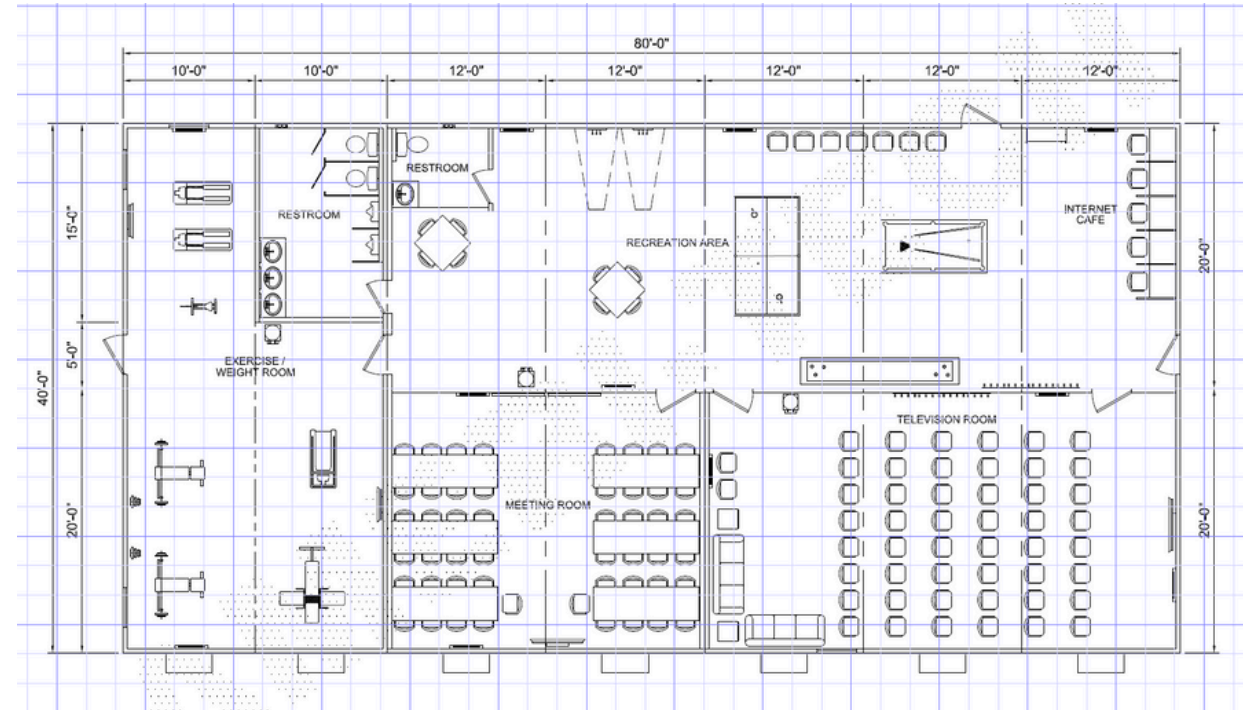

# Assets	Description	Size	Condition*
8	5 bedroom private bath sleeper	11'-8" x 54'	2
28	6 bedroom jack & jill sleeper	11'-8" x 60'	2
2	mudroom/locker room	27'-4" x 60'	2
1	guard house	8' x 10'	2
8	8 plex kitchen/dinning	40' x 82'	3
7	7 plex recreation room w/gym	40' x 80'	3
1	laundry/storage	10' x 48'	2
1	laundry/office	10' x 48'	2
4	Main corridors	various	2
60	TOTAL ASSETS		

TOTAL BEDCOUNT = 208

- 208 bedrooms
- 40 single occupancy
- 168 single occupancy jack & jill

North Dakota Lodge

5 room sleeper 11'-8" x 54'-0"

6 room sleeper 11'-8" x 60'-0"

laundry/storage 10' x 48'

laundry/office 10' x 48'

North Dakota Lodge

8plex kitchen/dinning room 40' x 82'

7 plex recreation room w/gym 40' x 80'

North Dakota Lodge

2 plex mudroom/locker room 27'-4" x 60'

guard house 8' x 10'

North Dakota Lodge