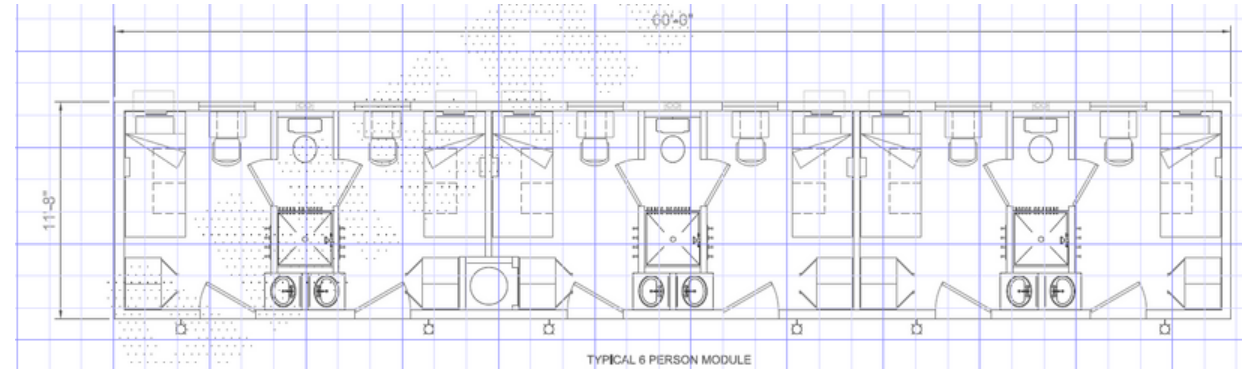

# Assets	Description	Size	Condition*
8	5 bedroom private bath sleeper	11'-8" x 54'	2
28	6 bedroom jack & jill sleeper	11'-8" x 60'	2
2	mudroom/locker room	27'-4" x 60'	2
1	guard house	8' x 10'	2
8	8 plex kitchen/dinning	40' x 82'	3
7	7 plex recreation room w/gym	40' x 80'	3
1	laundry/storage	10' x 48'	2
1	laundry/office	10' x 48'	2
4	Main corridors	various	2
60	TOTAL ASSETS		

TOTAL BEDCOUNT = 208

- 208 bedrooms
- 40 single occupancy
- 168 single occupancy jack & jill

North Dakota Lodge

5 room sleeper 11'-8" x 54'-0"

6 room sleeper 11'-8" x 60'-0"

laundry/storage 10' x 48'

laundry/office 10' x 48'

North Dakota Lodge

8plex kitchen/dinning room 40' x 82'

7 plex recreation room w/gym 40' x 80'

North Dakota Lodge

2 plex mudroom/locker room 27'-4" x 60'

guard house 8' x 10'

North Dakota Lodge