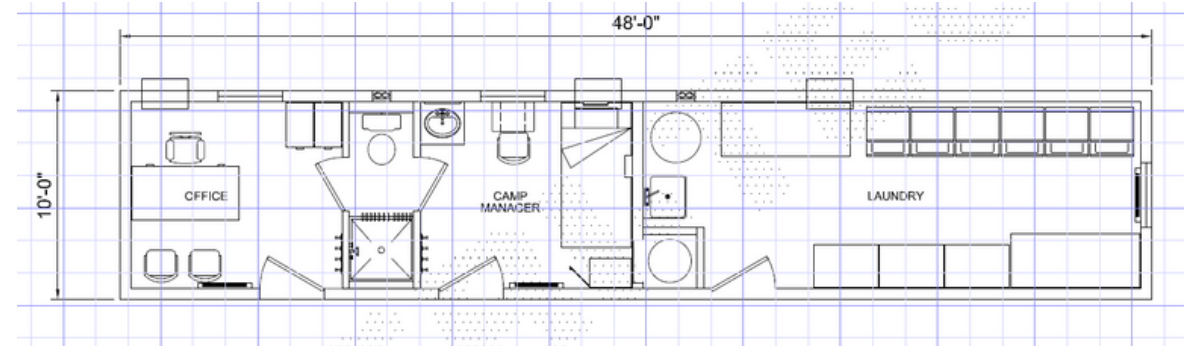

# Assets	Description	Size	Condition*
8	5 bedroom private bath sleeper	11'-8" x 54'	2
28	6 bedroom jack & jill sleeper	11'-8" x 60'	2
2	mudroom/locker room	27'-4" x 60'	2
1	guard house	8' x 10'	2
8	8 plex kitchen/dinning	40' x 82'	3
7	7 plex recreation room w/gym	40' x 80'	3
1	laundry/storage	10' x 48'	2
1	laundry/office	10' x 48'	2
4	Main corridors	various	2
60	TOTAL ASSETS		

TOTAL BEDCOUNT = 208

- 208 bedrooms
- 40 single occupancy
- 168 single occupancy jack & jill

North Dakota Lodge

5 room sleeper 11'-8" x 54'-0"

6 room sleeper 11'-8" x 60'-0"

laundry/storage 10' x 48'

laundry/office 10' x 48'

North Dakota Lodge

8plex kitchen/dinning room 40' x 82'

7 plex recreation room w/gym 40' x 80'

North Dakota Lodge

2 plex mudroom/locker room 27'-4" x 60'

guard house 8' x 10'

North Dakota Lodge