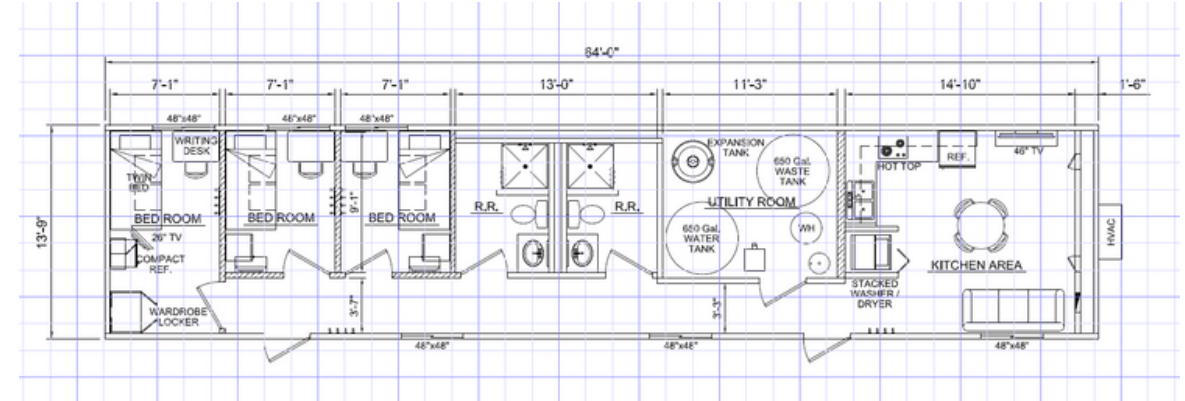

# Assets	Description	Size
4	5 bedroom sleeper	13'-8" x 76'- 0"
19	4 bedroom sleeper	13'-8" x 74'- 0"
1	3 bedroom sleeper w/kitchen	13'-9" x 64'- 0"
1	laundry/storage	13'-5" x 74'- 0"
4	4 plex recreation room	56' x 65'
5	5 plex kitchen/dinning room	60'x 72
<b>34</b>	<b>TOTAL ASSETS</b>	

TOTAL BEDCOUNT = 172

- 99 bedrooms
- 26 singles occupancy rooms (26 beds)
- 73 doubles occupancy rooms (146 beds)

# TILDEN LODGE

2995 Highway 16, Tilden, Texas 78072

5 room sleeper 13'-8" x 76'-0"

3 room sleeper with kitchen 13'-9" x 64'-0"

laundry/storage 13'-5" x 74'-0"

4 room sleeper 13'-8" x 74'-0"

# TILDEN LODGE

2995 Highway 16, Tilden, Texas 78072

5 plex kitchen/dinning room 60' x 72'

4 plex recreation room

56' x 65'