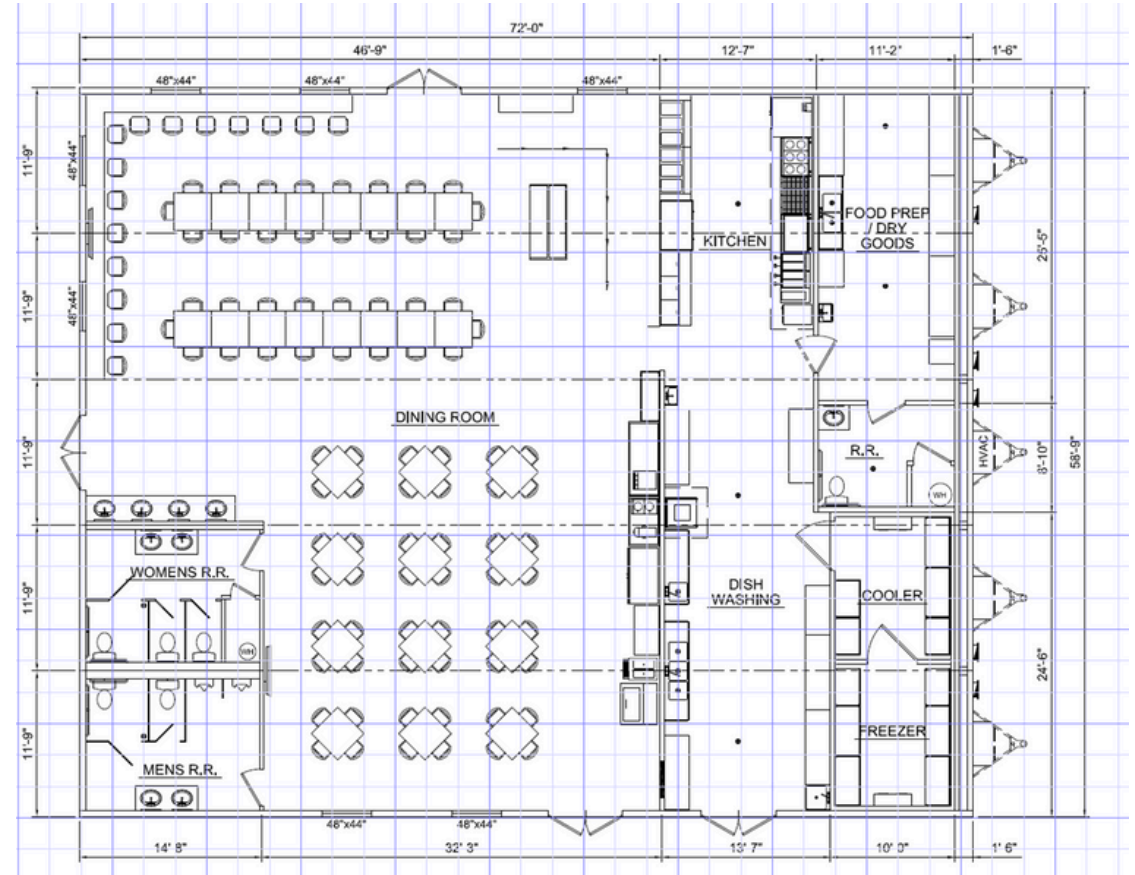

# TILDEN LODGE

2995 Highway 16, Tilden, Texas 78072

5 room sleeper 13'-8" x 76'-0"

3 room sleeper with kitchen 13'-9" x 64'-0"

laundry/storage 13'-5" x 74'-0"

4 room sleeper 13'-8" x 74'-0"

# TILDEN LODGE

2995 Highway 16, Tilden, Texas 78072

5 plex kitchen/dinning room 60' x 72'

4 plex recreation room

56' x 65'