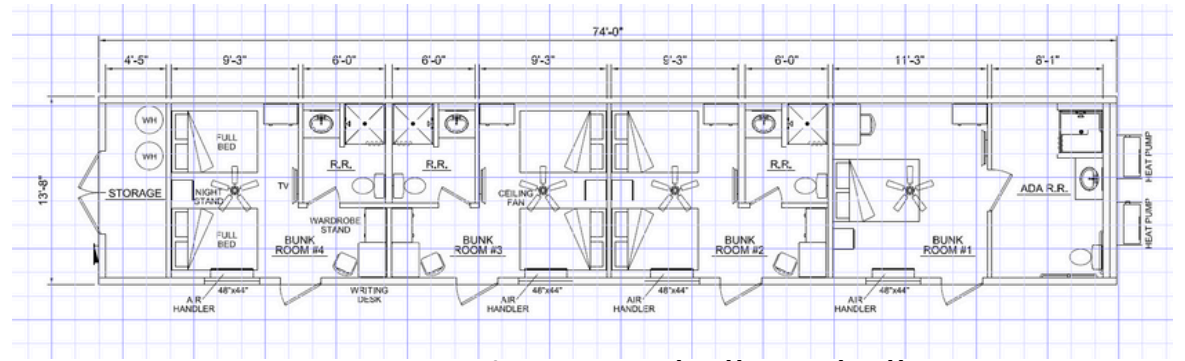

TOTAL BEDCOUNT = 172

- 99 bedrooms
- 26 singles occupancy rooms (26 beds)
- 73 doubles occupancy rooms (146 beds)

# TILDEN LODGE

2995 Highway 16, Tilden, Texas 78072

5 room sleeper 13'-8" x 76'-0"

3 room sleeper with kitchen 13'-9" x 64'-0"

laundry/storage 13'-5" x 74'-0"

4 room sleeper 13'-8" x 74'-0"

# TILDEN LODGE

2995 Highway 16, Tilden, Texas 78072

5 plex kitchen/dinning room 60' x 72'

4 plex recreation room

56' x 65'