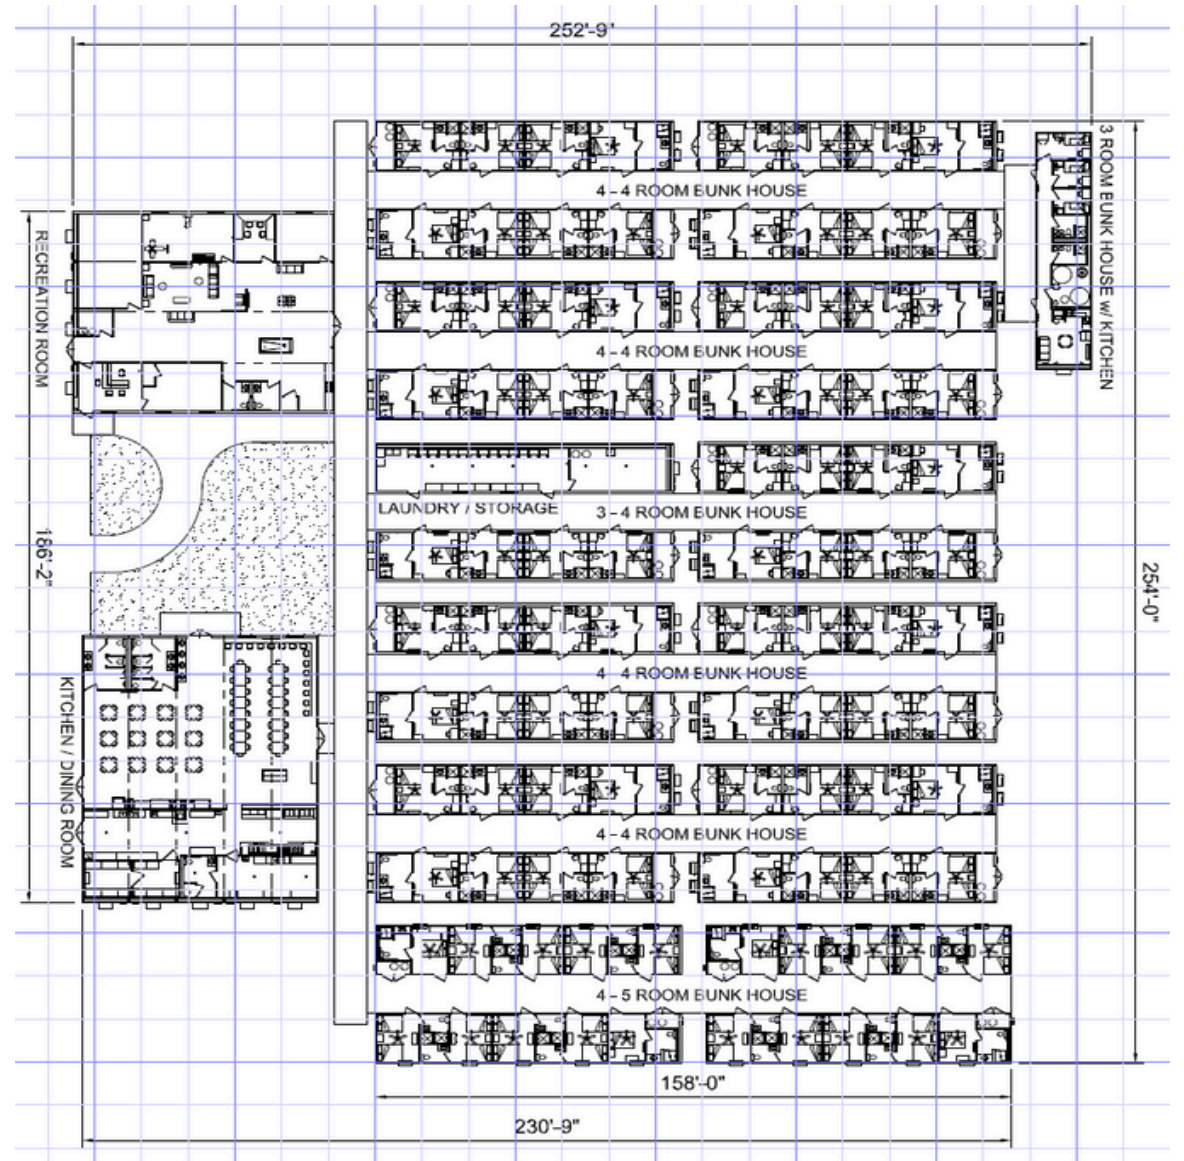

# TILDEN LODGE

2995 Highway 16, Tilden, Texas 78072

# Assets	Description	Size
4	5 bedroom sleeper	13'-8" x 76'- 0"
19	4 bedroom sleeper	13'-8" x 74'- 0"
1	3 bedroom sleeper w/kitchen	13'-9" x 64'- 0"
1	laundry/storage	13'-5" x 74'- 0"
4	4 plex recreation room	56' x 65'
5	5 plex kitchen/dinning room	60'x 72
<b>34</b>	<b>TOTAL ASSETS</b>	

TOTAL BEDCOUNT = 172

- 99 bedrooms
- 26 singles occupancy rooms (26 beds)
- 73 doubles occupancy rooms (146 beds)

# TILDEN LODGE

2995 Highway 16, Tilden, Texas 78072

5 room sleeper 13'-8" x 76'-0"

3 room sleeper with kitchen 13'-9" x 64'-0"

laundry/storage 13'-5" x 74'-0"

4 room sleeper 13'-8" x 74'-0"