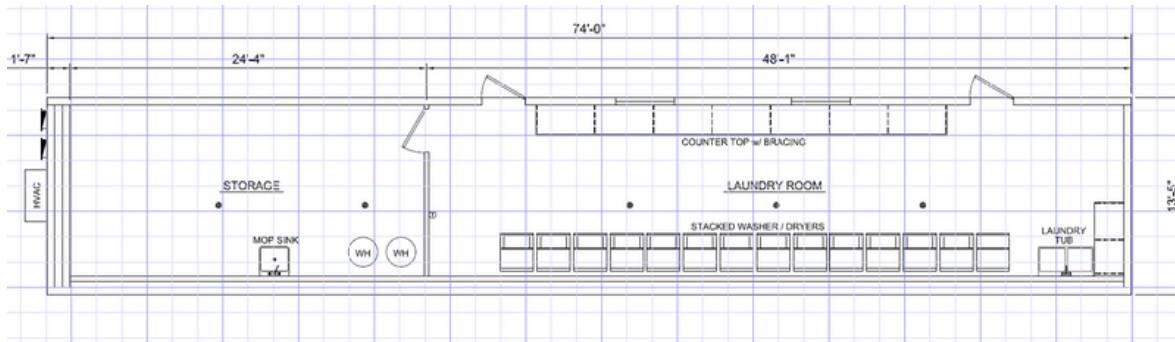

# TILDEN LODGE

2995 Highway 16, Tilden, Texas 78072

5 room sleeper 13'-8" x 76'-0"

3 room sleeper with kitchen 13'-9" x 64'-0"

laundry/storage 13'-5" x 74'-0"

4 room sleeper 13'-8" x 74'-0"

# TILDEN LODGE

2995 Highway 16, Tilden, Texas 78072

5 plex kitchen/dinning room 60' x 72'

4 plex recreation room

56' x 65'