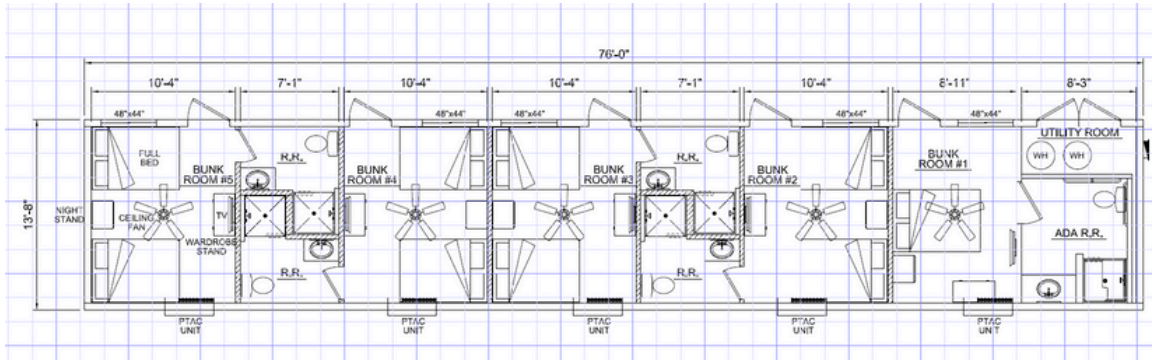

# Assets	Description	Size
4	5 bedroom sleeper	13'-8" x 76'- 0"
19	4 bedroom sleeper	13'-8" x 74'- 0"
1	3 bedroom sleeper w/kitchen	13'-9" x 64'- 0"
1	laundry/storage	13'-5" x 74'- 0"
4	4 plex recreation room	56' x 65'
5	5 plex kitchen/dinning room	60'x 72
<b>34</b>	<b>TOTAL ASSETS</b>	

TOTAL BEDCOUNT = 172

- 99 bedrooms
- 26 singles occupancy rooms (26 beds)
- 73 doubles occupancy rooms (146 beds)

# TILDEN LODGE

2995 Highway 16, Tilden, Texas 78072

5 room sleeper 13'-8" x 76'-0"

3 room sleeper with kitchen 13'-9" x 64'-0"

laundry/storage 13'-5" x 74'-0"

4 room sleeper 13'-8" x 74'-0"