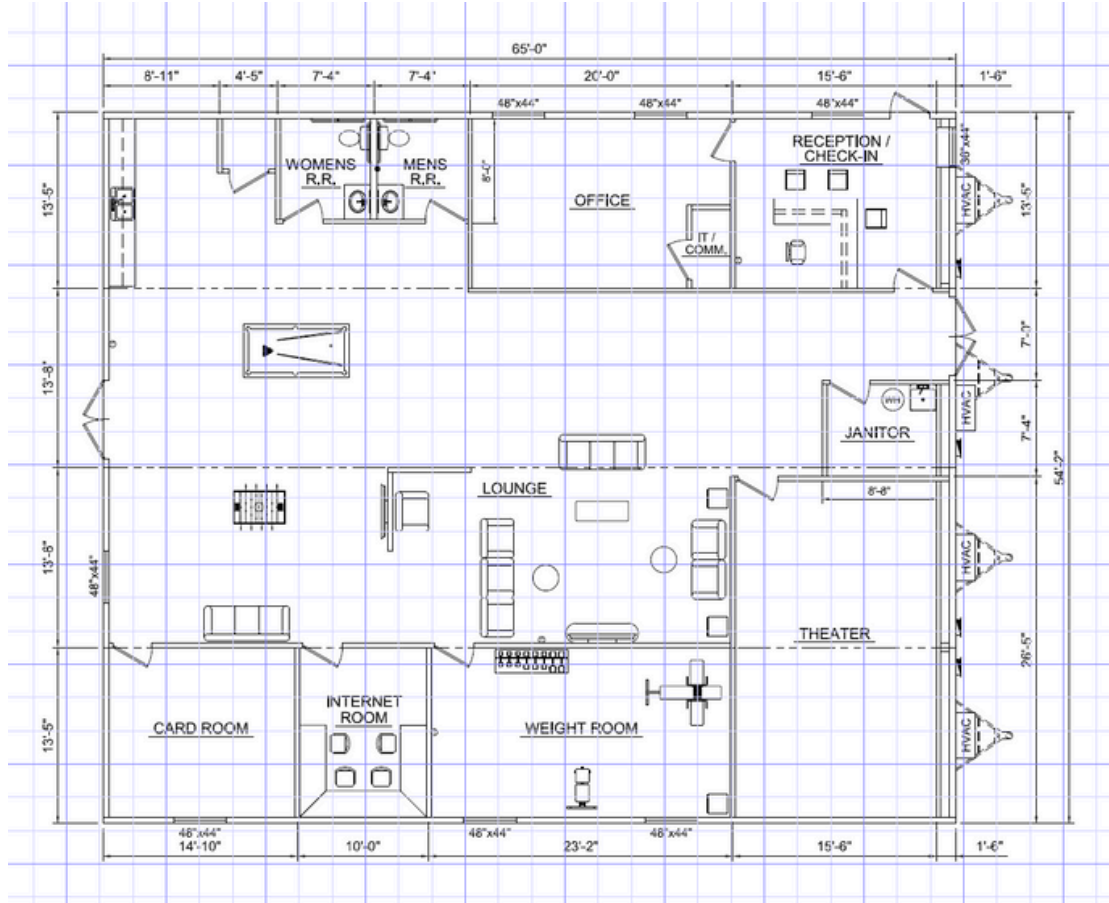

# TILDEN LODGE

2995 Highway 16, Tilden, Texas 78072

5 room sleeper 13'-8" x 76'-0"

3 room sleeper with kitchen 13'-9" x 64'-0"

laundry/storage 13'-5" x 74'-0"

4 room sleeper 13'-8" x 74'-0"

# TILDEN LODGE

2995 Highway 16, Tilden, Texas 78072

5 plex kitchen/dinning room 60' x 72'

4 plex recreation room

56' x 65'